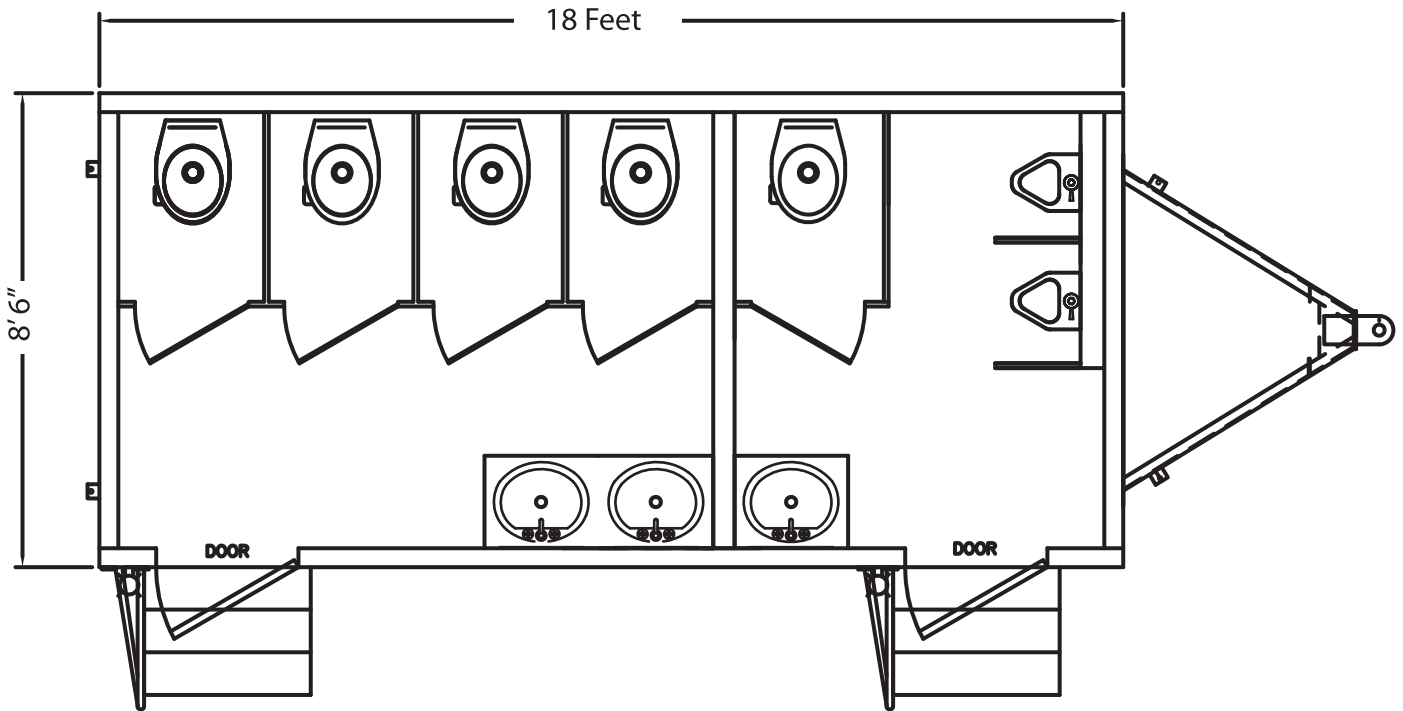

Contact: Tom Daniels

(210) 476.0738

(210) 834.3954

A Royal Flush

Mobile Restroom Suites

Visit us at:
www.aroyalflush.net

The Alexandra

Women's Side

- 4 Private Stalls with Porcelain Flushing Toilets
- Two Porcelain Sinks with a Vanity Mirror
- Spacious and Comfortable Interior

Men's Side

- 1 Private Stall with a Porcelain Flushing Toilet
- 1 Porcelain Sinks with a Vanity Mirror
- 2 Wall Hanging Porcelain Urinals with Partitions
- Spacious and Comfortable Interior
- 800 Gallon Waste Holding Tank

Requirements:

Level or near level ground - 2 Dedicated 20 amp electrical outlets with 110 power and a water source with a garden hose connection.

Available for Short Term or Long Term Rentals