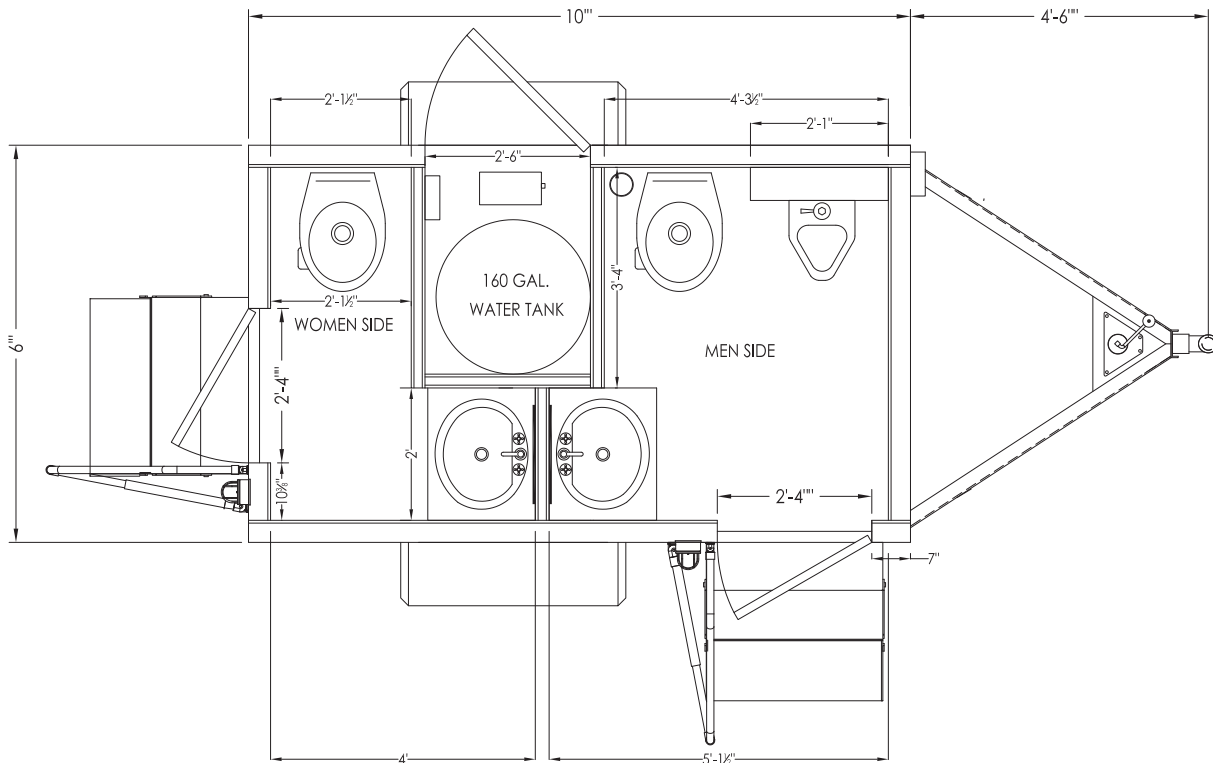

Contact: Tom Daniels

210.834.3954
210.476.0738

Mobile Restroom Suites

Visit us at:
www.aroyalflush.net

The "Double Bogey" Mobile Restroom

The Double Bogey Mobile Restroom Trailer consists of the following:

Two individual and private restrooms, one for Women and one for Men. Each restroom has a real porcelain flushing toilet, hand washing sink, paper and soap dispensers and a trash receptacle. In addition, there is a wall hanging porcelain urinal in the Men's restroom.

Requirements: *(very important)*

Level ground

Power: access to one dedicated 20 amp electrical circuit within fifty feet of the trailer.

Water: access to a water source with a garden hose connection within fifty feet of the trailer.