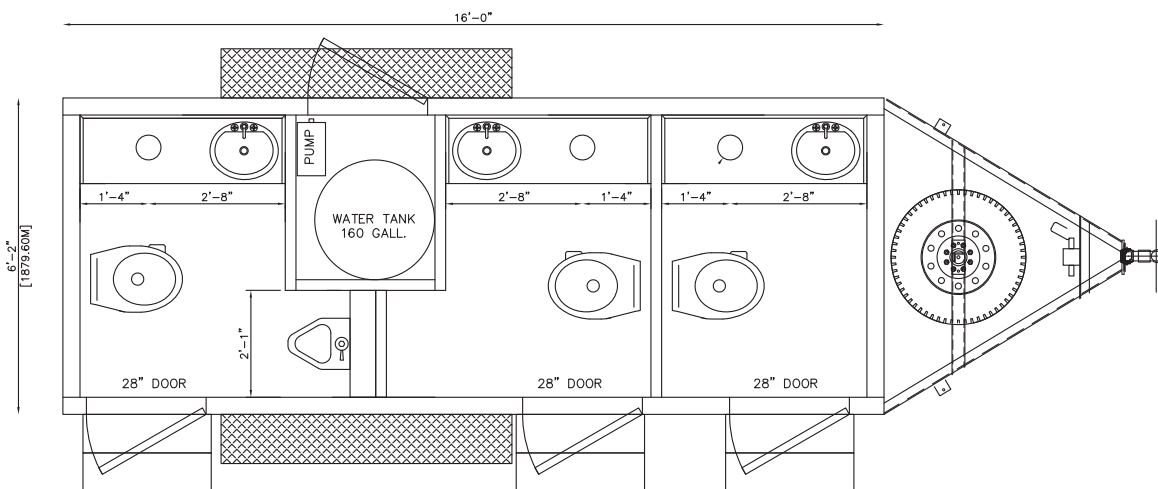

Contact: Tom Daniels

210.834.3954
210.476.0738

Mobile Restroom Suites

Visit us at:
www.aroyalflush.net

The "Par 3" Mobile Restroom

The Par Three Mobile Restroom Trailer consists of the following:

Women: Two individual and private restrooms. **Men:** One individual and private restroom.

Each restroom has a real porcelain flushing toilet, hand washing sink, paper and soap dispensers and a trash receptacle. In addition, there is a wall hanging porcelain urinal in the Men's restroom. All three are Air-Conditioned and Heated. There are LED porch lights and Occupancy indicators on the outside of each entrance door. Each restroom offers 100% privacy.

Requirements: Level ground.

Power: access to one dedicated 20 amp electrical circuit within fifty feet of the trailer.

Water: Access to a water source with a garden hose connection within fifty feet of the trailer.