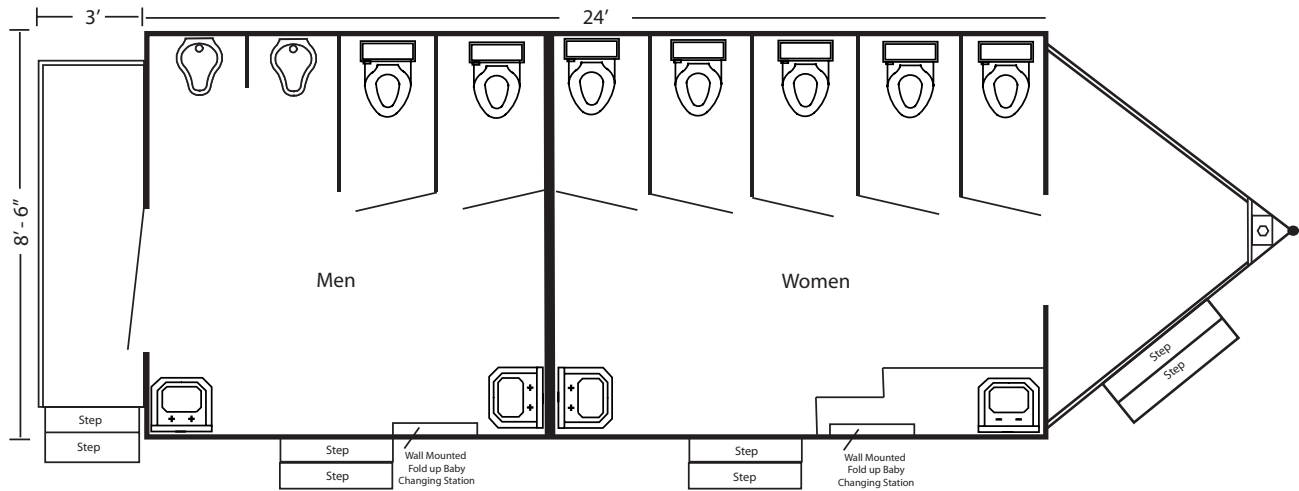

Contact: Tom Daniels

210.476.0738
210.834.3954

Mobile Restroom Suites

Visit us at:
www.aroyalflush.net

Top Hat Deluxe Mobile Restroom

**The Top Hat Deluxe
Mobile Restroom**
(8' 6" Wide x 24' Long)

Our high volume "Top Hat Deluxe" mobile restroom comfortably handles large crowds and informal events. Featuring seamless fiberglass walls, non-skid epoxy floors, solid plastic partitions, china sinks in stainless steel base cabinets with chrome-trimmed mirrors, and water efficient toilets, this facility is suitable for heavy crowd traffic and almost any weather condition.

Women's Side

- 5 Private Stalls with Porcelain Flushing Toilets
- 2 sinks with a large Vanity Mirrors
- Spacious and comfortable Interior
- Art Décor

Men's Side

- 2 Private Stalls with Porcelain Flushing Toilet
- 2 Wall hung porcelain flushing urinals partitioned for optimum privacy
- 2 sink with a large Vanity Mirrors
- Spacious and comfortable Interior
- Art Décor