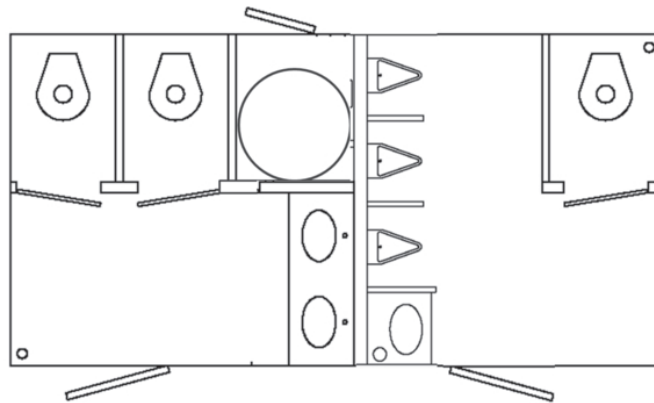

## VIP Mobile Restroom

The VIP Mobile Restroom Trailer features distinctive wainscoting, crown molding, graffiti resistant walls, wood grain flooring, and individual stalls with 6-panel doors.

The VIP Restroom Trailer consists of the following:

Women's side: air-conditioning, two fully enclosed & private porcelain flushing toilets, two sinks, paper & soap dispensers & automatic air-freshener dispenser.

Men's side: air-conditioning, one fully enclosed & private porcelain flushing toilet, three wall hanging porcelain urinals, one sink, paper & soap dispensers & automatic air-freshener dispenser.