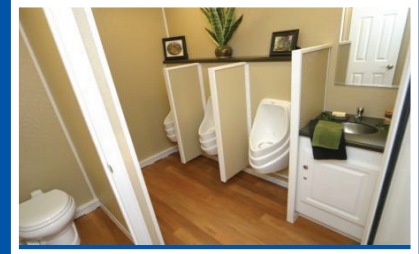

## VIP Mobile Restroom

The VIP Mobile Restroom Trailer features distinctive wainscoting, crown molding, graffiti resistant walls, wood grain flooring, and individual stalls with 6-panel doors.

The VIP Restroom Trailer consists of the following:

Women's side: air-conditioning, two fully enclosed & private porcelain flushing toilets, two sinks, paper & soap dispensers & automatic air-freshener dispenser.

Men's side: air-conditioning, one fully enclosed & private porcelain flushing toilet, three wall hanging porcelain urinals, one sink, paper & soap dispensers & automatic air-freshener dispenser.