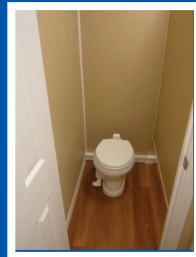

## VIP Mobile Restroom

The VIP Mobile Restroom Trailer features distinctive wainscoting, crown molding, graffiti resistant walls, wood grain flooring, and individual stalls with 6-panel doors.

The VIP Restroom Trailer consists of the following:

Women's side: air-conditioning, two fully enclosed & private porcelain flushing toilets, two sinks, paper & soap dispensers & automatic air-freshener dispenser.

Men's side: air-conditioning, one fully enclosed & private porcelain flushing toilet, three wall hanging porcelain urinals, one sink, paper & soap dispensers & automatic air-freshener dispenser.